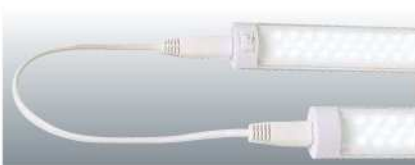

Furniture LED 65
 Numerous mounting possibilities
 with the included fastening
 clamps.

FURNITURE LED 65

Bulb:
 LED (incl.)
 8W total

Material:
 Plastic

Dimensions:
 L/W/H: 33/3/3
 Power cable-L: 1 m

Plug (incl.)
 Fastening accessory (incl.)

Note:
 Up to 10 fittings can be connected to another.
 Various mounting possibilities with included fastening clamps possible.

Versions:
 white
 LED white

160311
 £49.90

CABLE TRANSITS for Furniture LED 65

Dimensions:
 L: 33 cm

Versions:
 white

160321
 £2.98