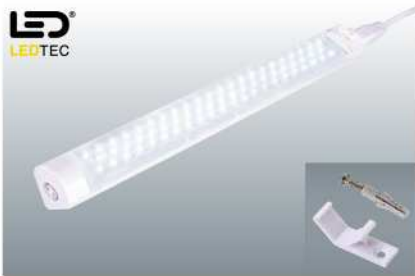

Furniture LED 65
 Numerous mounting possibilities
 with the included fastening
 clamps.

FURNITURE LED 65

Bulb:
 LED (incl.)
 8W total

Material:
 Plastic

Dimensions:
 L/W/H: 33/3/3
 Power cable-L: 1 m

Plug (incl.)
 Fastening accessory (incl.)

Note:
 Up to 10 fittings can be connected to another.
 Various mounting possibilities with included fastening clamps possible.

Versions:
 white
 LED white

160311
 £49.90

CABLE TRANSITS for Furniture LED 65

Dimensions:
 L: 33 cm

Versions:
 white

160321
 £2.98