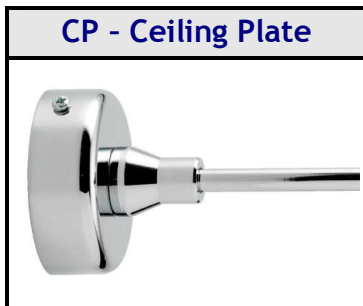

FF - Face Fix

Diameter - 30mm

Height - 25mm

Fixing - surface mount with suitable screws - not supplied

Cut Out - Ø 7mm

Material - Brass

Mount - Vertical or Horizontal

CP - Ceiling Plate

Diameter - 54mm

Height - 20mm

Fixing - Surface mount with suitable screws - not supplied

Cut Out - n/a

Material - Steel/Brass

Mount - Vertical or Horizontal

SM - Surface Mount

Diameter - 25mm