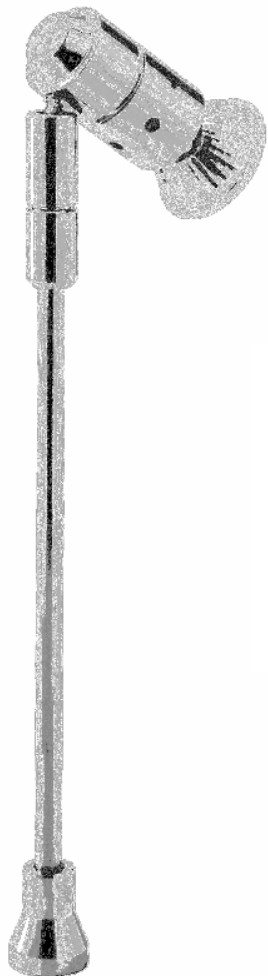

Spectrum LV Pro

**QUALITY
RETAIL & EXHIBITION
LIGHTING SYSTEMS**

t. 0044 (0) 161 929 3355

f. 0044 (0) 161 939 3356

sales@display-lighting.com

display-lighting.com

online lighting store. display-lighting.co.uk

SPECTRUM