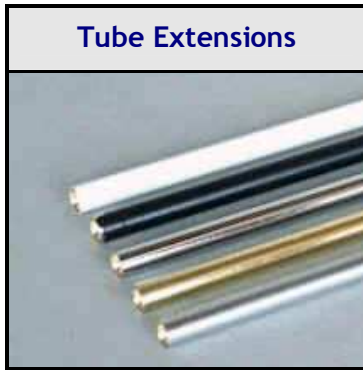

Spectrum LV Pro Tube Extensions

Tube Extensions

Diameter - 7mm

Overall Lengths - 100mm to 1075mm (Max)

Material - Brass

Can easily be cut to length with Tube Cutter or Hacksaw

Finishes available - White, Black, Polished Chrome, Polished Brass or Brushed Chrome