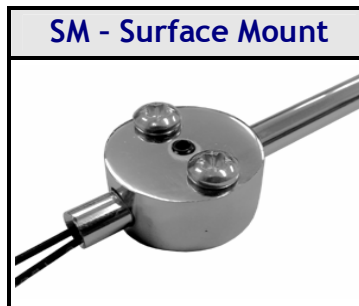

FF - Face Fix

Diameter - 30mm

Height - 25mm

Fixing - surface mount with suitable screws - not supplied

Cut Out - Ø 7mm

Material - Brass

Mount - Vertical or Horizontal

CP - Ceiling Plate

Diameter - 54mm

Height - 20mm

Fixing - Surface mount with suitable screws - not supplied

Cut Out - n/a

Material - Steel/Brass

Mount - Vertical or Horizontal

SM - Surface Mount

Diameter - 25mm

Height - 15mm

Fixing - Surface mount with suitable screws - not supplied

Cut Out - n/a

Material - Brass

Mount - Vertical or Horizontal

DC - Display Clamp

Width - 37mm

Height - 70mm