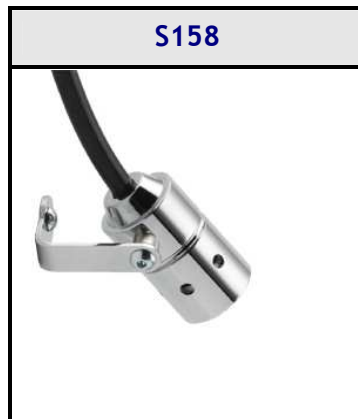

SPECTRUM

Spectrum *Miniature L.E.D Pro* Spotlights

Spectrum Miniature LED Pro Spotlights are available with a selection of optics and 50'000 Hour, Single Colour, Luxeon LED's.

S252

Lamp - 1.2W LED Light Engine
 Fixing - Surface mount with suitable screws - not supplied
 Height - 75mm
 Voltage - 350mA DC
 Rotation - 350°
 Adjustment - 90°
 Class III

S352

Lamp - 1.2W LED Light Engine
 Fixing - M10 Thread with Nut & Washer
 Height - 75mm
 Voltage - 350mA DC
 Rotation - 350°
 Adjustment - 90°
 Class III

S452

Lamp - 1.2W LED Light Engine
 Fixing - Surface mount with suitable screws - not supplied
 Height - 90mm
 Voltage - 350mA DC
 Rotation - 350°
 Adjustment - 90°
 Class III

S158

Lamp - 1.2W LED Light Engine
 Fixing - Surface mount with suitable screw - not supplied
 Height - 45.5mm
 Voltage - 350mA DC
 Rotation - 350°
 Adjustment - 90°
 Class III

Quick Reference Guide for Ordering Spectrum Miniature LED Pro:

Example - **S352.W.025.03**

Recommended LED Driver - XTM12 - 12W 12V DC LED Driver (IP66 Rated)

Spectrum *Miniature L.E.D Pro* Fixings

Rear Fix

Diameter - 20mm
 Height - 25mm
 Fixing - M10 Thread with Nut & Washer
 Cut Out - Ø 11mm
 Material - Brass/Steel
 Mount - Vertical or Horizontal