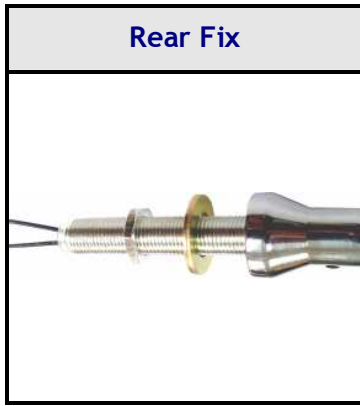

SPECTRUM

Spectrum *Miniature L.E.D Pro* Spotlights

Spectrum Miniature LED Pro Spotlights are available with a selection of optics and 50'000 Hour, Single Colour, Luxeon LED's.

S252

Lamp - 1.2W LED Light Engine
 Fixing - Surface mount with suitable screws - not supplied
 Height - 75mm
 Voltage - 350mA DC
 Rotation - 350°
 Adjustment - 90°
 Class III

S158

Lamp - 1.2W LED Light Engine
 Fixing - Surface mount with suitable screw - not supplied
 Height - 45.5mm
 Voltage - 350mA DC
 Rotation - 350°
 Adjustment - 90°
 Class III

Quick Reference Guide for Ordering Spectrum Miniature LED Pro:

Spectrum Miniature LED Pro Spotlights are available with a selection of optics and single colour Luxeon LED's.

Spectrum Miniature LED Pro Spotlights	Light Engine	Optic / Beam Angle	Luminaire Finish
S252 - Face Fix	R - Red G - Green B - Blue W - White WW - Warm White	005 - 5 Degrees 015 - 15 Degrees 025 - 25 Degrees	01 - White
S352 - Rear Fix			02 - Black
S451 - Ceiling Plate			03 - Polished Chrome
S158 - Stirrup Bracket			04 - Polished Brass
			05 - Brushed Chrome

Example - **S352.W.025.03**

Recommended LED Driver - XTM12 - 12W 12V DC LED Driver (IP66 Rated)

Spectrum *Miniature L.E.D Pro* Fixings

Rear Fix

Diameter - 20mm
 Height - 25mm
 Fixing - M10 Thread with Nut & Washer
 Cut Out - Ø 11mm
 Material - Brass/Steel
 Mount - Vertical or Horizontal