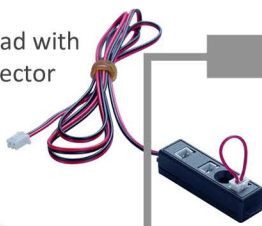

Spectrum LED Stalk Spotlight
Visible Height: 300mm
Lamp: Integral 1.5W LED (non replaceable)

Input:
2m Cable with Push Fit
Miniplug Connector

Extension Leads:
1000mm or 2000mm
with Male & Female
Miniplug Connectors
(available seperately)

Output:
1000mm Lead with
3 Way Connector

Battery Output:
500mm Lead with
3 Way Connector

LED Power Supply

Mains Input:
2000mm Mains Lead with
UK 3A 3 Pin Plug

Lithium Polymer Battery
4aH, 8aH, 10aH, 14aH or 22aH