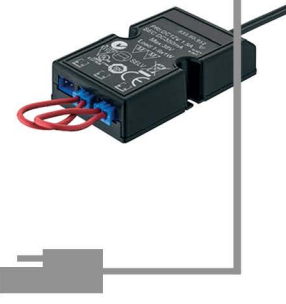

Spectrum LED Stalk Spotlight
Visible Height: 300mm
Lamp: Integral 1.5W LED (non replaceable)

Input:
2m Cable with Push Fit
Miniplug Connector

Extension Leads:
1000mm or 2000mm
with Male & Female
Miniplug Connectors
(available seperately)

Output:
1000mm Lead with
3 Way Connector

Battery Output:
500mm Lead with
3 Way Connector

LED Power Supply

Mains Input:
2000mm Mains Lead with
UK 3A 3 Pin Plug

Lithium Polymer Battery
4aH, 8aH, 10aH, 14aH or 22aH