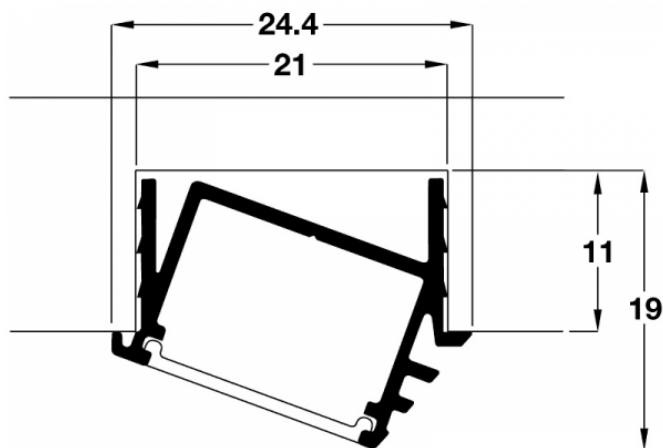

## DATA SHEET

Model: **SRAPLED/24**

Type: **Linear Recessed Angled Profile**

SRAPLED Premium LED Luminaires incorporate Philips LEDs. The rectangular LED package delivers the quality of light needed for high output, low profile applications and offer an efficacy up to 150lm/W. SRAPLED gives outstanding light uniformity with 140 LEDs per metre for a smooth lighting appearance. The SRAPLED luminaires are supplied with a selection of colour temperatures for illuminating different types of products.

### Luminaire & LED Specification

Overall Length: < 2500mm	LEDs per Metre: 140
Cut out: W21mm x D11mm	Dimmable: Trailing Edge Dimming
Ta: 40°C	Tc: 50°C
Life Expectancy: 30'000 Hours*	Input Voltage: 24V DC Constant Voltage
Material/s: Aluminium / Polycarbonate	Beam Angle: 100 Degrees
Finishes: See options below	Power Consumption: 15W per Metre
Usable Flux: 1734 lm/m	Usable Efficiency: 147.02lm/W
Fixing/s: See options below	Replacement Warranty: 3 Year/s
Width: 24.40mm	Overall height: 19mm