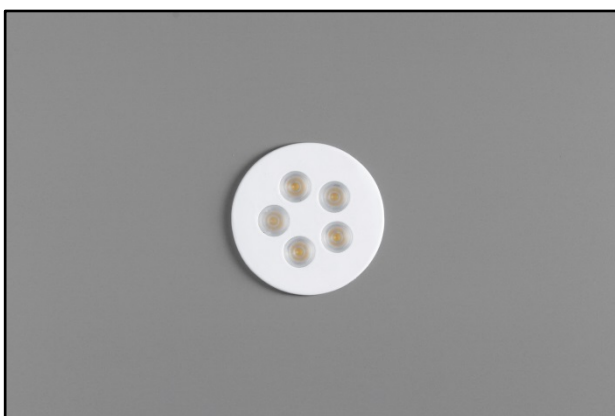

PRODUCT SHEET

PyraLED

Type: High Output Flush Mount LED Cluster Downlights

PYRALED R28

Integrated CREE LEDs

Length x Width:	340mm x 170mm				
CRI:	80>				
Recessed Depth:	52mm				
Colour Temperature/s:	3000K	3700K	4000K	5500K	6500K
Beam Angle:	10°	30°	45°	60°	
Lumens:	6250lm				
Finishes:	White	Black	Chrome	Brushed Chrome	Gold
Cut-out:	310mm x 150mm				
Material:	Aluminium				
Fixing:	Clip Springs				
Warranty:	5 Years				
Input Voltage:	220-240VAC				
IP rating:	IP20				
Watts:	48W				
Lamp:	Integral LEDs (<i>non replaceable</i>)				
Lumens per Watt:	140				

PRODUCT SHEET

PYRALED C9

Integrated CREE LEDs

Diameter:	Ø115mm				
CRI:	80>				
Recessed Depth:	40mm				
Colour Temperature/s:	3000K	3700K	4000K	5500K	6500K
Beam Angle:	10°	30°	45°	60°	
Lumens:	1500lm				
Finishes:	White	Black	Chrome	Brushed Chrome	Gold
Cut-out:	Ø105mm				
Material:	Aluminium				
Fixing:	Clip Springs				
Warranty:	5 Years				
Input Voltage:	220-240VAC				
IP rating:	IP20				
Watts:	13W				
Lamp:	Integral LEDs (<i>non replaceable</i>)				
Lumens per Watt:	140				

PYRALED C5

Integrated CREE LEDs

Diameter:	Ø90mm				
CRI:	80>				
Recessed Depth:	40mm				
Colour Temperature/s:	3000K	3700K	4000K	5500K	6500K
Beam Angle:	10°	30°	45°	60°	
Lumens:	750lm				
Finishes:	White	Black	Chrome	Brushed Chrome	Gold
Cut-out:	Ø80mm				
Material:	Aluminium				
Fixing:	Clip Springs				
Warranty:	5 Years				
Input Voltage:	220-240VAC				
IP rating:	IP20				
Watts:	8W				
Lamp:	Integral LEDs (<i>non replaceable</i>)				
Lumens per Watt:	140				